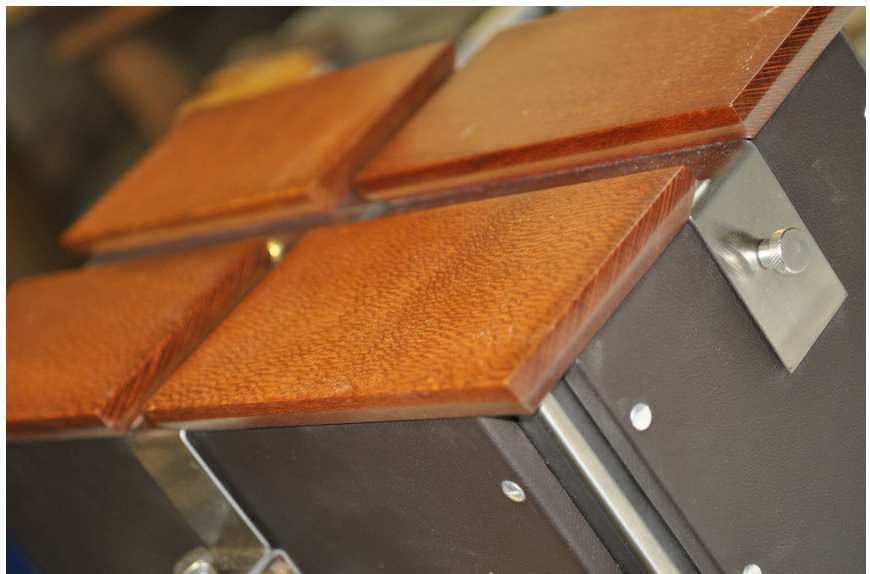

Material: Wood, glass and stainless steel.

KNIGHT:

overall size: 8" X 3" X 3"

Material: Wood, accent wood,
glass and stainless steel.

BISHOP:

overall size: 9" X 3" X 3"
Material: Wood, glass and
stainless steel.

overall size: 62" X 62" X 3" X 36" (tall)

Material: Wood, Leather, and stainless steel.

COFFIN: (WORKING MODEL)

(in process)

King & Queen: 12" X 12" X 7"

Bishop, Knight, Rook: 10" X 18"
X 10"

Pawn's Coffin: 10" X 20" X 10"
Material: Wood, Leather sides
and stainless steel cross,
corners and top cross, brass
hardware.

Interior: faux suede.

COFFIN :

overall sizes:

King & Queen: 12" X 12" X 7"

Bishop, Knight, Rook: 10" X 18" X 10"

Pawn's Coffin: 10" X 20" X 10"

Material: Wood, Leather sides and stainless steel cross, corners and top cross, brass hardware.

Interior: faux suede.

COFFIN :

6 total: 3 for each opponent

overall sizes:

King & Queen: 12" X 12" X 7"

Bishop, Knight, Rook: 10" X 18" X 10"

Pawn's Coffin: 10" X 20" X 10"

Material: Wood, Leather sides and stainless steel cross, corners and top cross, brass hardware.