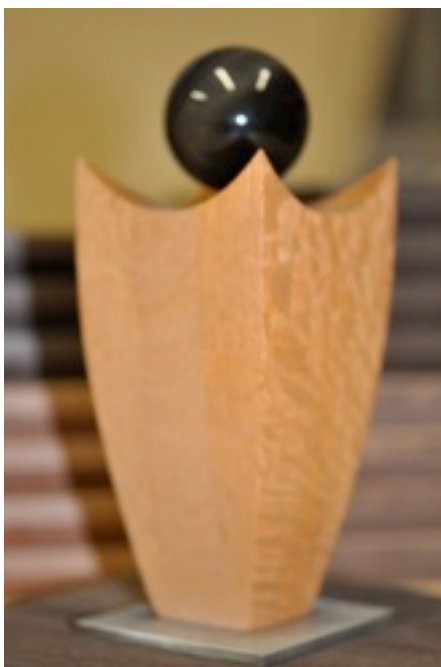

ONE KING'S COURT
by Joseph D'Ambro

An original large scale, modern interpretation of the classic chess set.

PAWN:

overall size: 7" X 3" X 3"

Material: Wood, glass and stainless steel.

WORK URL

ROOK:

overall size: 8" X 3" X 3"

Material: Wood, glass and stainless steel.

KNIGHT:

overall size: 8" X 3" X 3"

Material: Wood, accent wood,
glass and stainless steel.

BISHOP:

overall size: 9" X 3" X 3"
Material: Wood, glass and
stainless steel.

QUEEN:

overall size: 10" X 3" X 3"

Material: Wood, glass and stainless steel.

KING:

overall size: 11" X 3" X 3"

Material: Wood, glass and stainless steel.

TABLE:

(in process)

overall size: 62" X 62" X 3" X 36" (tall)

Material: Wood, Leather, and stainless steel.

COFFIN: (WORKING MODEL)

(in process)

King & Queen: 12" X 12" X 7"

Bishop, Knight, Rook: 10" X 18"
X 10"

Pawn's Coffin: 10" X 20" X 10"
Material: Wood, Leather sides
and stainless steel cross,
corners and top cross, brass
hardware.